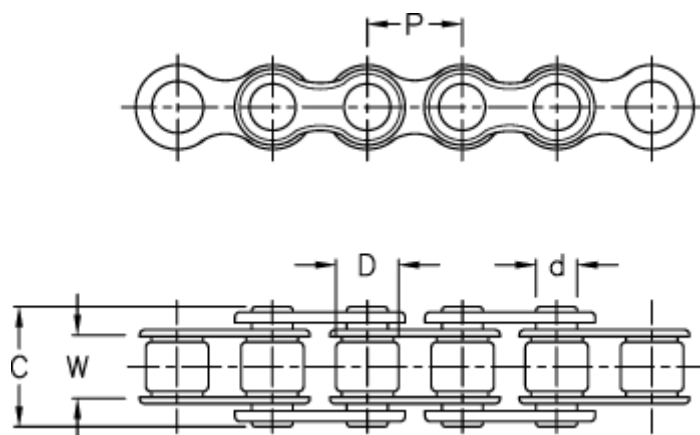

Data Sheet

Article number: 6100110100

Description: KLEEchain 1 1/2" simplex 24 B-1
5 meter in box (without connecting links)

Measures

Breaking power = 178000N

C = 53.4

Chain size = 1 1/2"

d = 14.63

D = 25.4

Description = 24 B-1

P = 38.1

W = 25.4